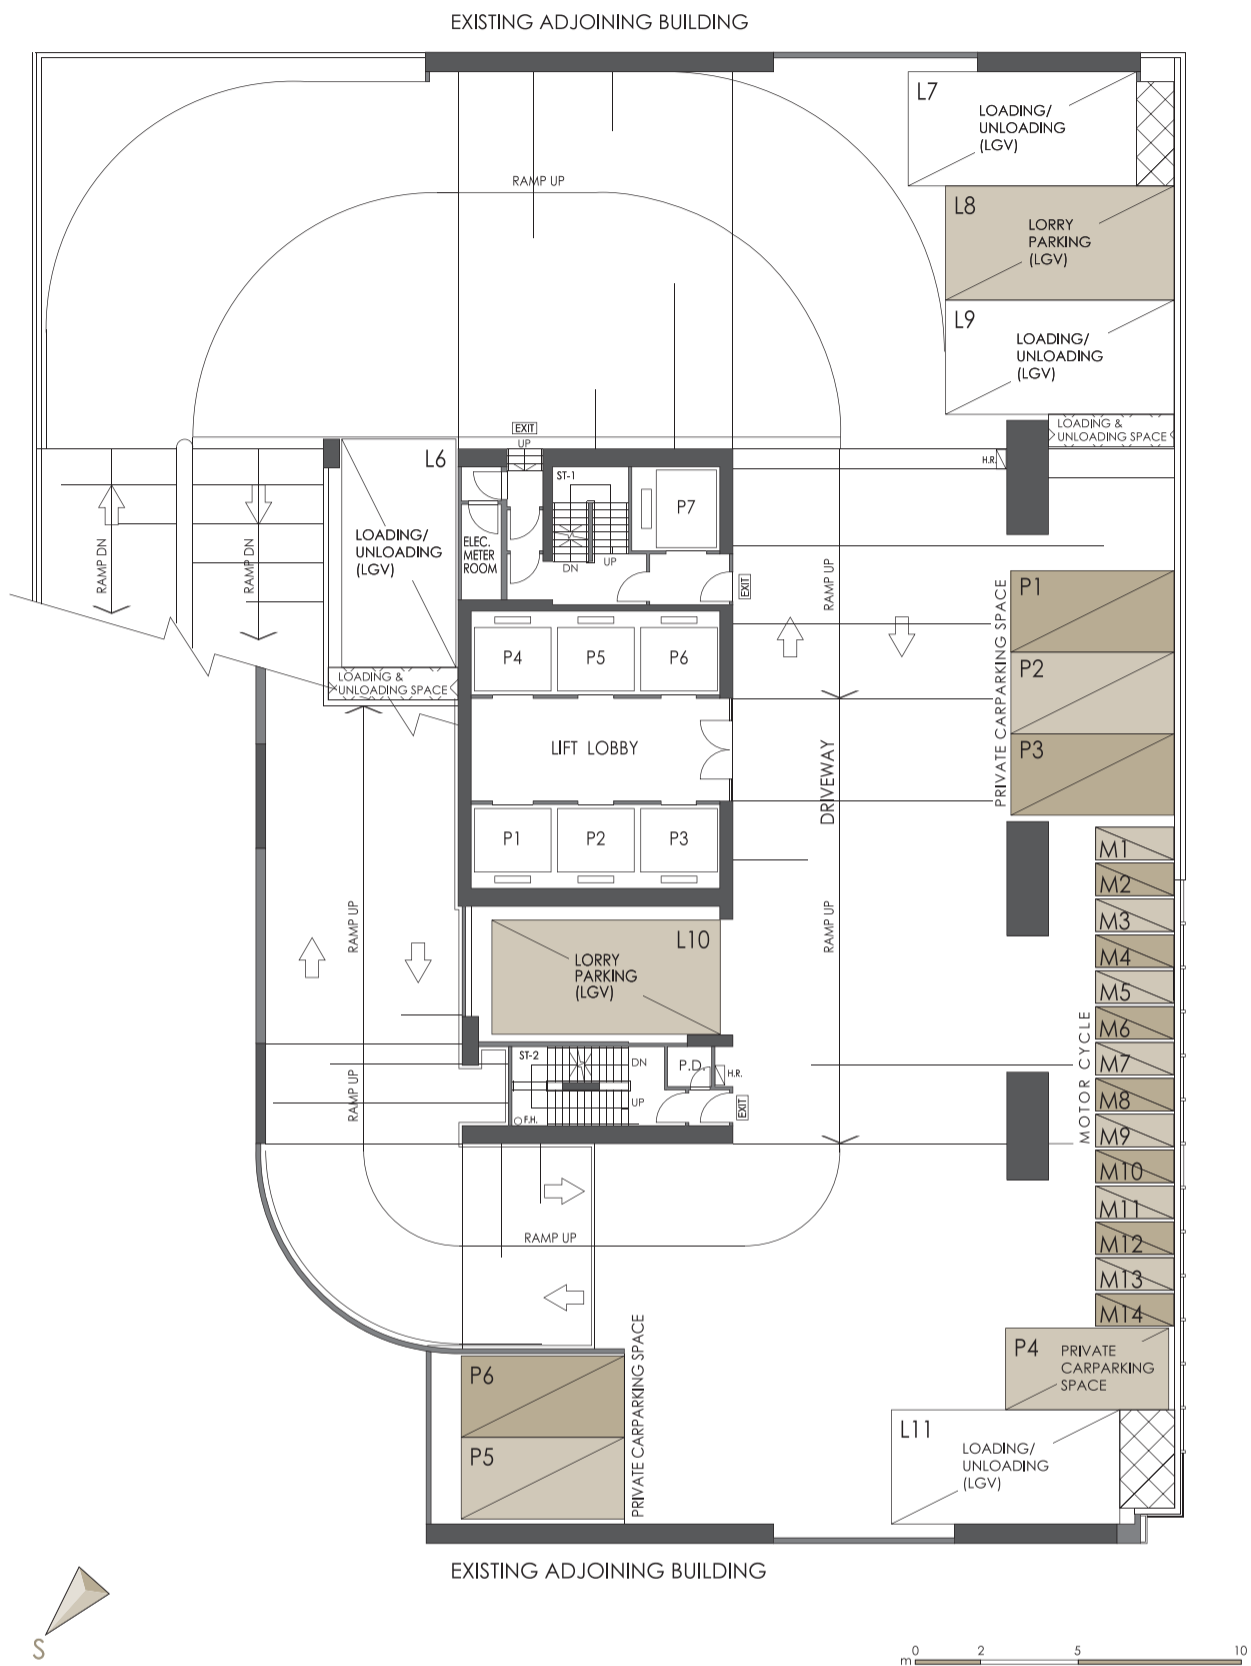

2nd FLOOR PLAN

CHONG YIP STREET

Excluding 4/F, 13/F, 14/F, 24/F and 34/F 不設 4、13、14、24 及 34 樓

All given information on this brochure is for reference only and the plan is subject to final Government approved plans and documentation.
 本售樓書所提供的資料僅供參考，一切內容均以政府最後批准圖則及法律文件為準。